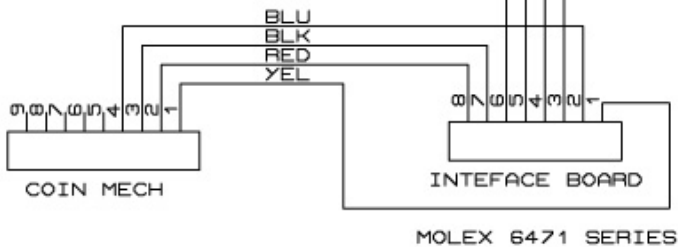

CMECH CONNECTOR  
 WIRE SIDE VIEW  
 MOLEX .62" RECEPTACLE  
 FEMALE PINS

RMCU CONNECTOR  
 34 WAY C GRID III

NOT ALL CONNECTIONS TO  
 THIS PLUG SHOWN

I the undersigned have checked  
 this schematic for accuracy and  
 state that it is absolutely  
 accurate. Any further deficiencies  
 found with it by the originator or  
 third parties are therefore totally  
 my fault and I accept this  
 without hesitation.

ALAN VARNEY  
 Senior Tester \_\_\_\_\_

TITLE:  
 TURBO CHANGE GIVER INTERACE  
 CMECHIF.IDS

BY: DREW CLAYTON

REV:2

DATE:  
 27-Jun-96

PAGE:

1/1