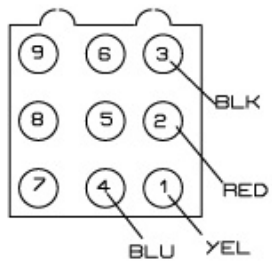

CMECH CONNECTOR  
 WIRE SIDE VIEW  
 MOLEX .62" RECEPTACLE  
 FEMALE PINS

RMCU CONNECTOR  
 34 WAY C GRID III

NOT ALL CONNECTIONS TO  
 THIS PLUG SHOWN

I the undersigned have checked  
 this schematic for accuracy and  
 state that it is absolutely  
 accurate. Any further deficiencies  
 found with it by the originator or  
 third parties are therefore totally  
 my fault and I accept this  
 without hesitation.