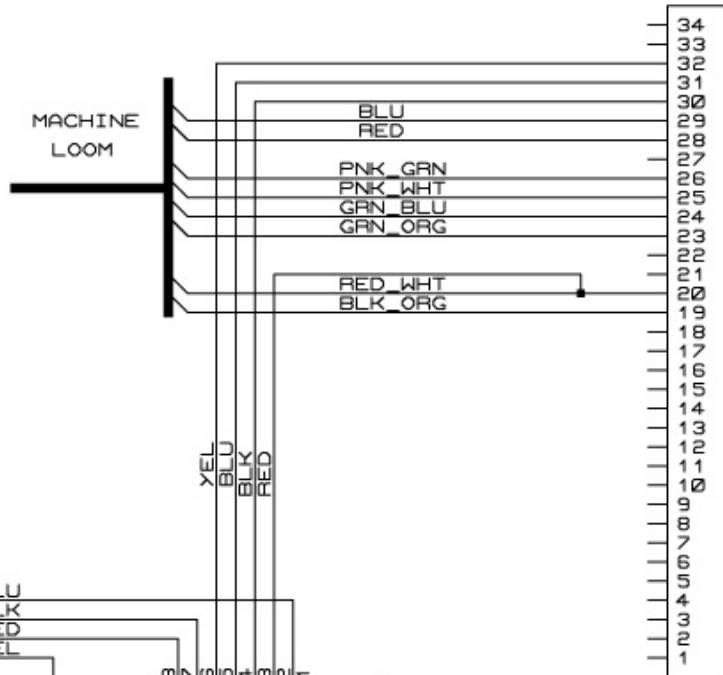

CMECH CONNECTOR  
 WIRE SIDE VIEW  
 MOLEX .62" RECEPTACLE  
 FEMALE PINS

RMCU CONNECTOR  
 34 WAY C GRID III

NOT ALL CONNECTIONS TO  
 THIS PLUG SHOWN

I the undersigned have checked  
 this schematic for accuracy and  
 state that it is absolutely  
 accurate. Any further deficiencies  
 found with it by the originator or  
 third parties are therefore totally  
 my fault and I accept this  
 without hesitation.

ALAN VARNEY  
 Senior Tester \_\_\_\_\_

TITLE:  
 TURBO CHANGE GIVER INTERACE  
 CMECHIF.IDS

BY: DREW CLAYTON

REV:2

DATE:  
 27-Jun-96

PAGE:

1/1