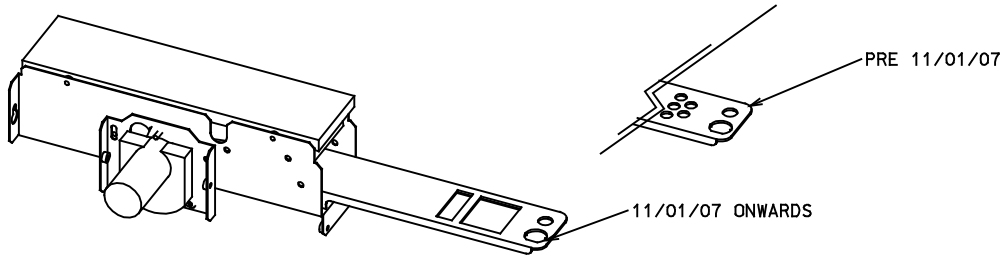

DISPENSE HEAD ORDERING DETAILS

DISPENSE HEAD MK2
87964ISS2

Micro switches below ARM
(Obsolete)

APPLICABILITY:
GENEVA/STUDIO

ONE PART DISPENSE ARM DISPENSE HEAD MK3
87964ISS3

Micro switches above ARM

ORDERS FOR 87964 WILL
BE FULLFILLED USING ISS3

APPLICABILITY:
GENEVA/STUDIO

TWO PART DISPENSE ARM MECHANISM
82391

DISPENSE ARM COMPLETE
ONE POSITION 82393

DISPENSE ARM COMPLETE
TWO POSITION 82392

	57363 Rectangle nozzle holder
	57364 Angled nozzle holder
	57365 Round nozzle holder