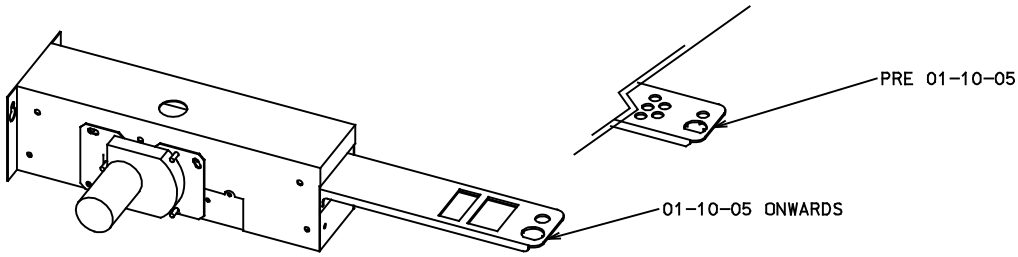

DISPENSE HEAD ORDERING DETAILS

DISPENSE HEAD MK2
87964ISS2

Micro switches below ARM
(Obsolete)

APPLICABILITY:
GENEVA/STUDIO

ONE PART DISPENSE ARM DISPENSE HEAD MK3
87964ISS3

Micro switches above ARM

ORDERS FOR 87964 WILL
BE FULLFILLED USING ISS3

APPLICABILITY:
GENEVA/STUDIO

TWO PART DISPENSE ARM MECHANISM
82391

DISPENSE ARM COMPLETE
ONE POSITION 82393

DISPENSE ARM COMPLETE
TWO POSITION 82392

	57363 Rectangle nozzle holder
	57364 Angled nozzle holder
	57365 Round nozzle holder