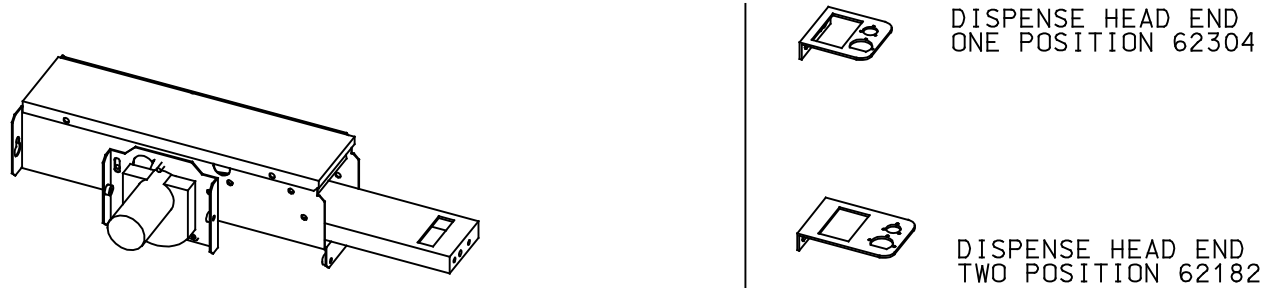

DISPENSE HEAD ORDERING DETAILS

DISPENSE HEAD MK2
87964ISS2

Micro switches below ARM
(Obsolete)

APPLICABILITY:
GENEVA/STUDIO

ONE PART DISPENSE ARM DISPENSE HEAD MK3
87964ISS3

Micro switches above ARM

ORDERS FOR 87964 WILL
BE FULLFILLED USING ISS3

APPLICABILITY:
GENEVA/STUDIO

TWO PART DISPENSE ARM MECHANISM
82391

DISPENSE ARM COMPLETE
ONE POSITION 82393

DISPENSE ARM COMPLETE
TWO POSITION 82392

	57363 Rectangle nozzle holder
	57364 Angled nozzle holder
	57365 Round nozzle holder